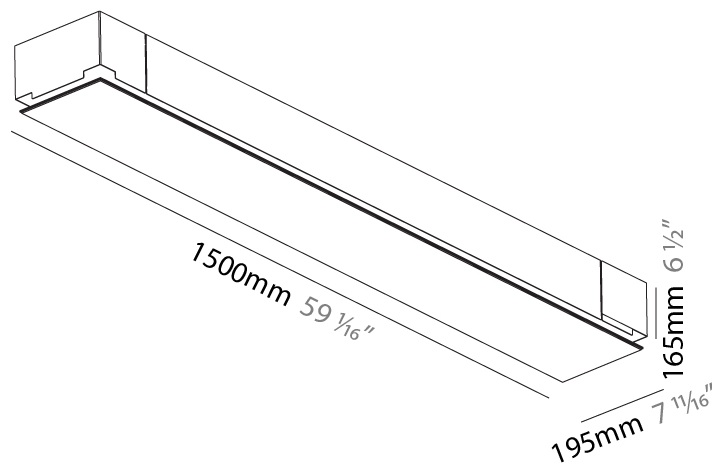

Series: Pi2
Subseries: Pi2 Whiteline
Brand: Prolicht
Division: Architectural
Mounting Type: Trimless
Mounting Location: Ceiling
Subcategory: Ambient

PHYSICAL

Shape: Rectangle
Length (mm): 1500
Length (in): 59 1/16
Width (mm): 195
Width (in): 7 11/16
Depth (mm): 165
Depth (in): 6 1/2
Ceiling Thickness (mm): 10 / 12.5 / 15 / 25 / 30
Ceiling Thickness (in): 3/8 or 1/2 or 9/16 or 1 or 1 3/16
Min. Recessing Depth (mm): 180
Min. Recessing Depth (in): 7 1/16
Light Distribution: Direct
Weight (kg): 9.7
Weight (lbs): 21.34
Diffuser: PMMA - Opal
Fixture Material: Extruded Aluminum / Steel
Cut-out Measurements: 1535mm / 60 7/16" x 230mm / 9 1/16"
Upon Request: Unique Sizes Unique Ceiling Thickness Unique Mounting Depth Spot Inserts

ELECTRICAL

Lamp Type: LED (Zhaga Standard)
Total Output Wattage (W): 47.8
Dimming: [Tri-Mode (Non-Dimming and Phase Dimming (120Vac only) and 0-10V Dimming)](#)
Driver Included: Yes
Driver Location: Integrated
Driver Type: Constant Current - Universal
Driver Class: Class 2
Input Voltage (V): 120 - 277
Constant Current (MA): 500

LED

Color Temperature (°K): [3000 / 3500 / 4000](#)
Max. Delivered Lumen (lm): 3890 / 4194 / 4280
CRI: >80 CRI
Efficiency (%): 0.611
Lamp Life (hrs): 50000
Upon Request: RGB-W Tunable White Special Color Temperature CRI90

OPTICAL

RATINGS AND CERTIFICATIONS

Certified By: Certified for North American Standards
IP rating: IP20

PROJECT
TYPE
SPECIFIER
QUANTITY
DATE

180mm 7 1/16"
1535mm x 230mm 60 7/16" x 9 1/16"
10 | 12 1/2 | 15 | 25 | 30mm
3/8" | 1/2" | 9/16" | 1" | 1 3/16"